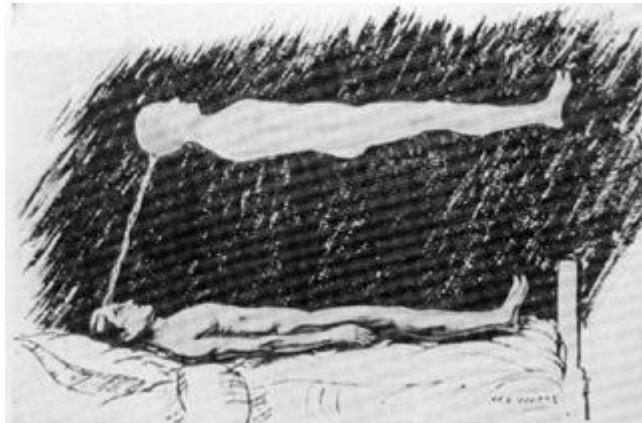

This is my specialty and requires very secret knowledge. Since your thoughts are real on a higher level and not just some invisible wisp in your brain ... you can create radionic machines that exist, run and are powered from a higher level all completely invisible from this physical world!

There are many advantages to this; some being that you are not limited to size, they are invisible to practically everyone on this planet and they can be extremely complicated without having to fork out any money to make the things. Since all levels are existing together, someone in the physical world could pass through a component of an etheric radionic machine and never see or feel a thing!

If I pulled you out of your body to the etheric plane, or taught you how to access this plane on your own, you would be absolutely stunned at the massive, complicated, huge radionic setup that hovers above, blends with, and goes deep beneath my city.

With the flick of my thoughts, I can instantly “call up” other radionic machines in the same place where the other one was or I can hook them all together (another advantage of “internal radionics”).

The secret knowledge of “Psionics” is used to help with radionics. Psionics have many different descriptions. For the scope of this book, I will mention that Psionics are ways to amplify and trap energy by using conducive patterns.

A simple circle can be considered psionic in nature because the circle emits certain vibrations. A collection of circles creates even more energy and more power. All sorts of designs can do this if you know which designs.