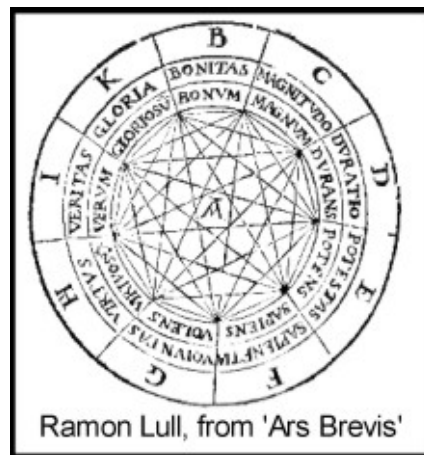

For example, use your radionic machine for remote viewing to find missing children; but don't use it to watch your favorite actor/actress take a shower.

I often notice most after someone reads this book is that they want more information on radionics. The subject quickly becomes tempting. This is our natural tendency to seek power in external devices.

Let me state clearly that all of the above applications can be accomplished with the mind alone; for the radionic unit is not actually doing the power or work ... it is your mind.

Radionic devices only to help you focus the intent! With a highly trained and practiced mind, you need no machine to do this for you. Radionics is a branch of Psionics which uses instruments to analyze and transmit manifesting information through the etheric fields. The main key in radionic work is what is known as the "rate".

The rate is nothing more than a language for translating psychic (mental) impressions into numbers. Everything in existence can be converted into numerical form. This is very complex to get into so I'll keep it simple.

Think back to your high school mathematics; think about the mathematical symbol called "pi". If you remember, this pi notation starts with 3.1416 ... and continues to infinity; it never ends. What your math teacher didn't mention (because they don't know this) is that everything in existence is contained numerically within the decimal places of "pi".